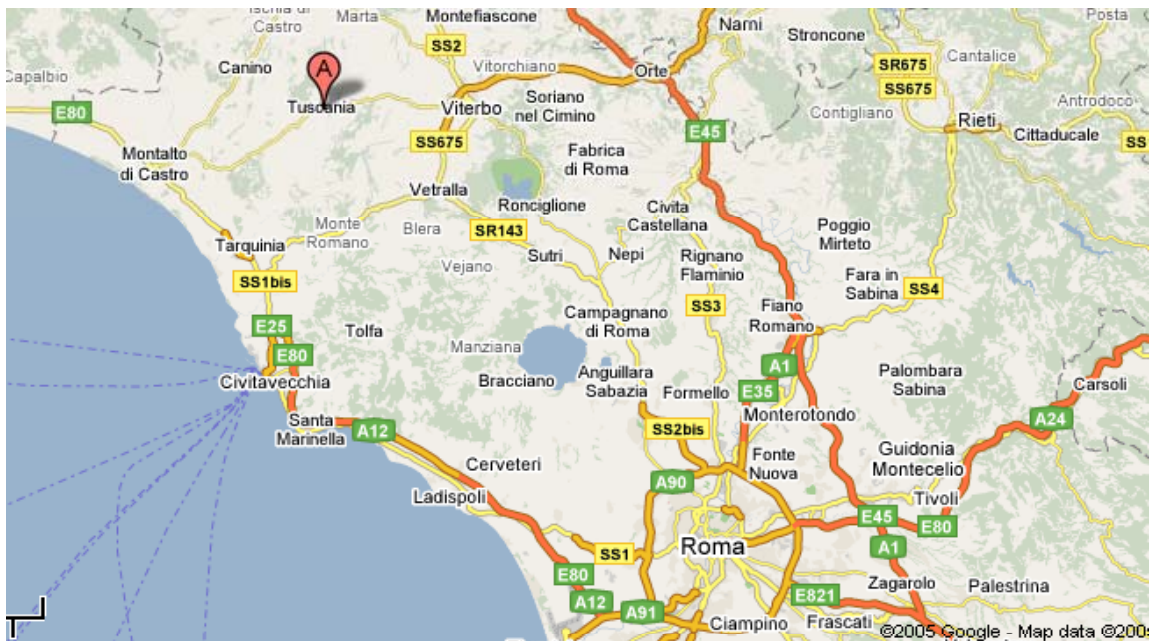

Hotel Tuscania Panoramico

via dell'Olivo, 53 , 01017 Tuscania - VT

tel. +39 0761.444080

fax. +39 0761.444380

How get to us

By car: From the north A1 – exit Orvieto, follow the directions for Montefiascone, then Marta and Tuscania. Aurelia: exit at Montalto di Castro, follow directions to Tuscania. From the south A1 – exit at Orte, take the Viterbo direction, then exit at Viterbo-Sud, then Tuscania. Aurelia/Rome – Civitavecchia/Airport – direction Grosseto, exit at Tarquinia, direction Tuscania.